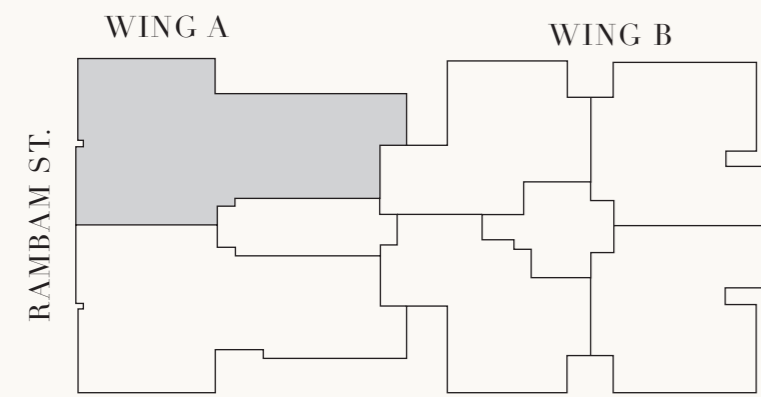

MINI PENTHOUSE

NORTH - WEST

5 ROOMS / NO. 45

6TH FLOOR

152 SQM + BALCONY 59 SQM

TOTAL: 211 SQM

FLOOR PLAN

Nº 21 — 23
RAMBAM
Raianana