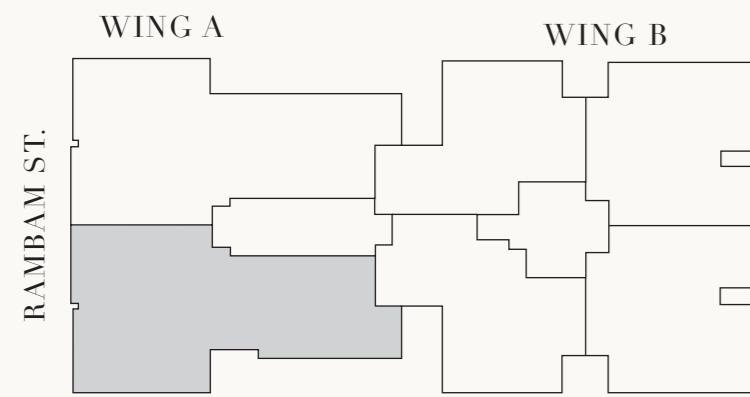

MINI PENTHOUSE

SOUTH - WEST

5 ROOMS / NO. 46

6TH FLOOR

142.5 SQM + BALCONIES 63.1 SQM

TOTAL: 205.5 SQM

FLOOR PLAN

Nº 21 — 23
RAMBAM
Raiánana